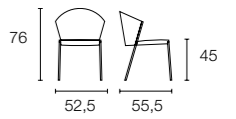

CS/1053-LH
CS/1053-GU