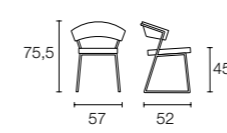

Icon

Design: Lupo design

CS/1022-LH