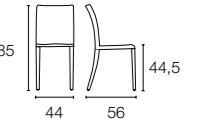

Eve

Design: Jan Sabro/S.T.C.

CS/1007