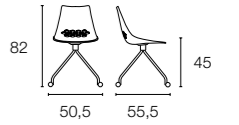

Jam

Design: Archirivolto

CS/1032