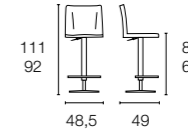

Tend soft

Design: Edi & Paolo Ciani/S.T.C.

CS/1000-S