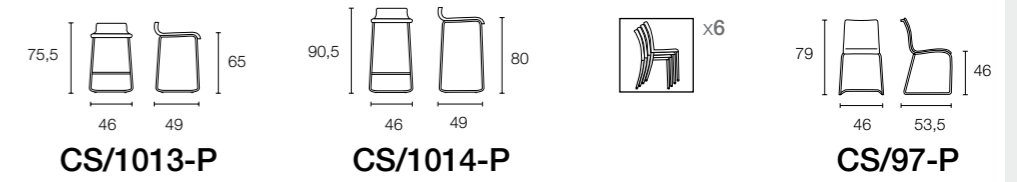

Irony

Design: S.T.C.

solo/only CS/97-P

P64 P799

P77 P791

P77 P799

P77 P848

P77 P850

P77 P851

P77 P852

P77 P266

solo/only CS/97-P