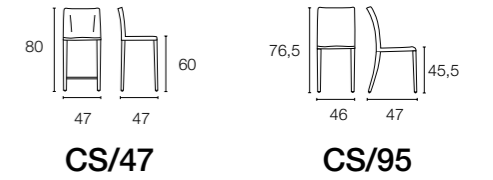

Exe

Design: Emilio Nanni