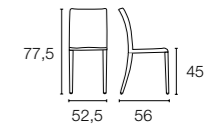

Dyna

Design: Edi e Paolo Ciani

CS/1073