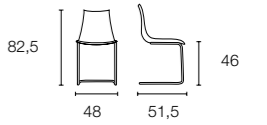

Ice

Design: Archirivolto

CS/1094