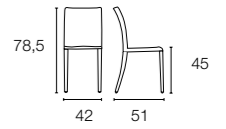

Miss

Design: Paolo Lucidi e Luca Pevere

CS/1057-W

GAME