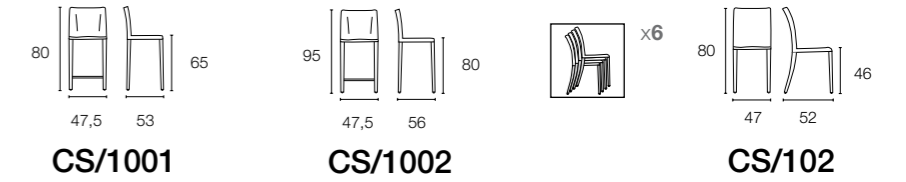

P77 356

P77 357

GUMMY

METALLO E ALTRI MATERIALI
METAL AND OTHER MATERIALS

Online

Design: Emilio Nanni

	P01	P101
 CS/102	•	
CS/1001		•
CS/1002		•

TAVOLO TABLE
PLAY CS/4019-RC 170 W