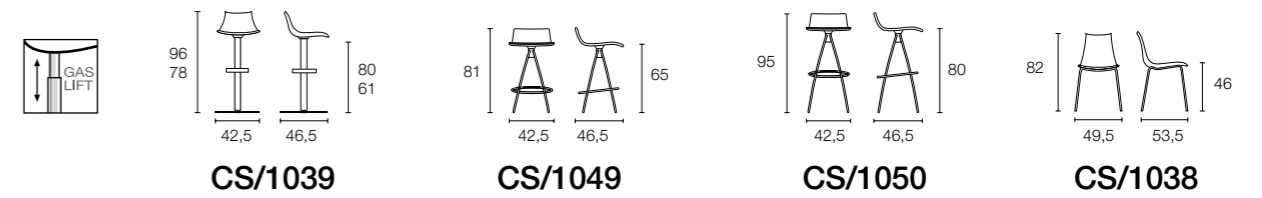

Ice

Design: Archirivolto

**TOP
TEN**

Premio "TOP TEN"
Salone Internazionale della Sedia
Udine (Italy) 2006
"TOP TEN Prize"
International Chair Exhibition
of Udine (Italy) 2006