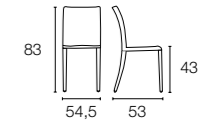

Pod4

Design: Lucci & Orlandini/S.T.C.

CS/1083