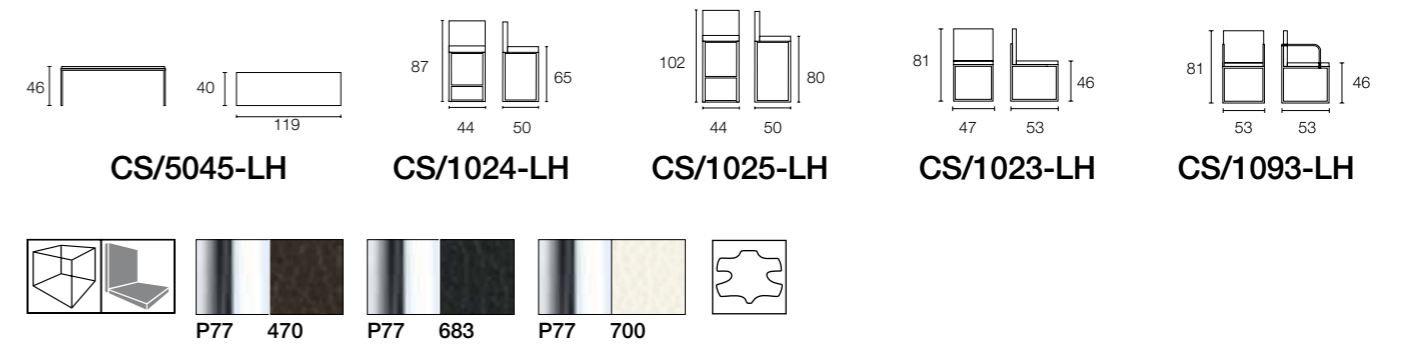

TAVOLO TABLE
PARK CS/4039

Even leather

Design: Stefano Cavazzana

TAVOLO TABLE
CONVOY CS/4047-MST

Even leather

Design: Stefano Cavazzana

TAVOLO TABLE
METROPOLE CS/4003-XR

Copyright © Calligaris s.p.a.