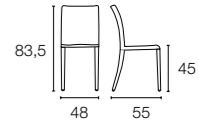

Princess

Design: Edi & Paolo Ciani

CS/1051