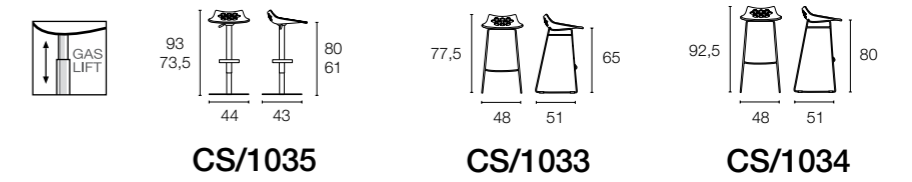

TOP
TEN

Premio "TOP TEN"
Salone Internazionale della Sedia
Udine (Italy) 2006
"TOP TEN Prize"
International Chair Exhibition
of Udine (Italy) 2006

METALLO E ALTRI MATERIALI
METAL AND OTHER MATERIALS