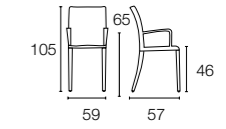

Avalon

Design: Edi & Paolo Ciani

CS/296

KAREZZA

BRIGHTON

SOLO only CS/293