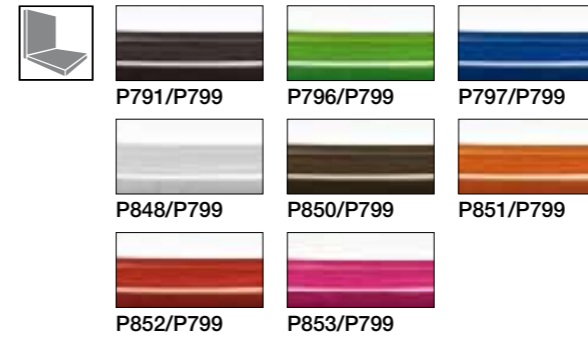

Copyright © Calligaris s.p.a.

Jam

Design: Archirivolto

CS/1030

CS/1031

TOP
TEN

Premio "TOP TEN"
Salone Internazionale della Sedia
Udine (Italy) 2006
"TOP TEN Prize"
International Chair Exhibition
of Udine (Italy) 2006