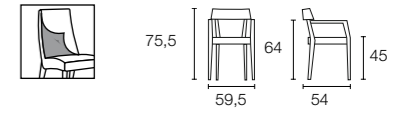

Flair

Design: Edi & Paolo Ciani

CS/1089