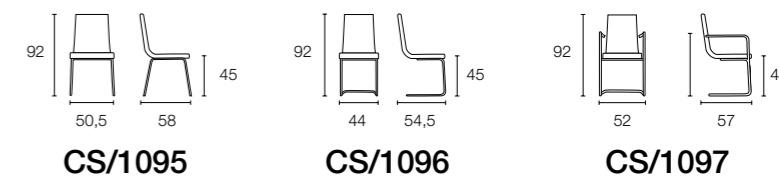

Cruiser

Design: Edi & Paolo Ciani

Copyright © Calligaris s.p.a.

CS/1095

METALLO E ALTRI MATERIALI
METAL AND OTHER MATERIALS