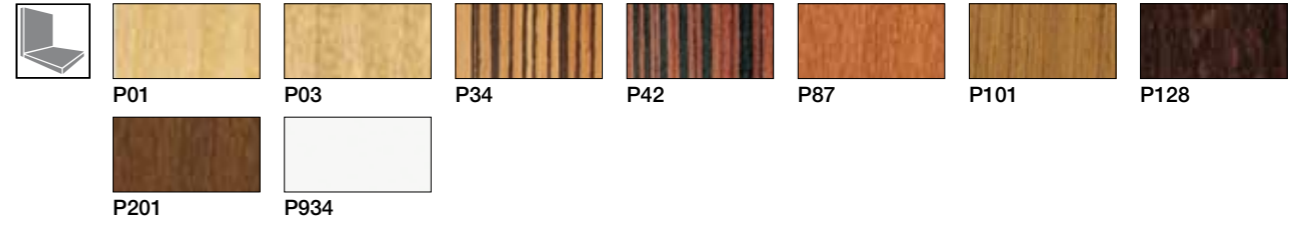

P77 356

P77 357

GUMMY

METALLO E ALTRI MATERIALI
METAL AND OTHER MATERIALS

Online

Design: Emilio Nanni

	P01	P101
 CS/102	•	
CS/1001		•
CS/1002		•

TAVOLO TABLE
PLAY CS/4019-RC 170 W