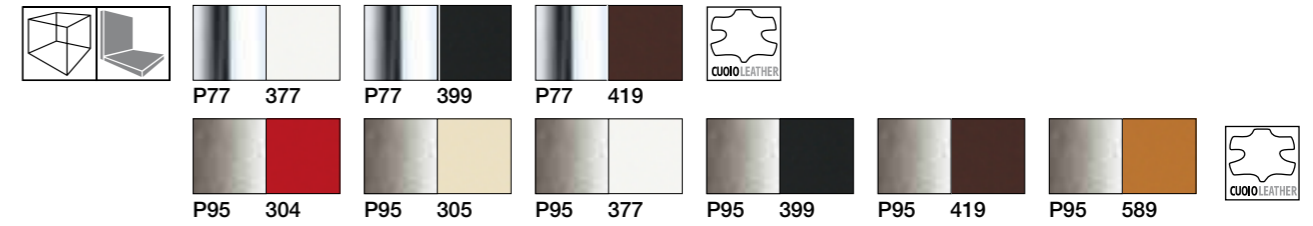

Air leather

Design: Archirivolto/S.T.C.