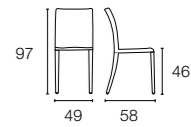

Plaza

Design: Edi & Paolo Ciani

CS/277
CS/277-LH