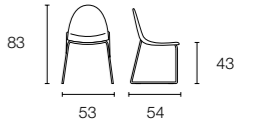

Pod

Design: Lucci & Orlandini

CS/1062